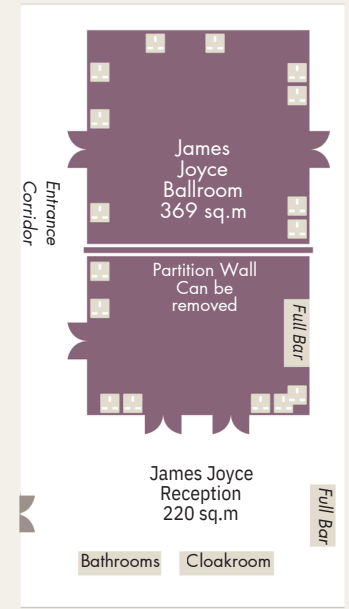

Room	Set up style										Dimensions (m)				Dimensions (ft)			
	Banquet Style with Stage/Dance	Banquet Style with no Stage/Dance	Theatre Style	Executive Boardroom	Boardroom	Hollow Square	U-Shape	Classroom	Cabaret	Oval Dinner	L	W	H	Total sqm	L	W	H	Total sqft
James Joyce (1 & 2)	240*	270	400	N/A	N/A	N/A	N/A	160	140	N/A	24.6	15	3.38	369	80.70	49.21	11.08	3971.88
James Joyce 1 (Bar)	90	120	200	25	N/A	N/A	32	80	70	N/A	12.78	15	-	191.7	41.99	49.21	-	2063.44
James Joyce 2 (No Bar)	90	120	200	N/A	N/A	N/A	32	80	70	N/A	11.75	15	-	176.2	38.71	49.21	-	1897.67
George Bernard Shaw	N/A	40	40-50	12	18	24	18	30	30	20	7.80	6.85	3.66	53.43	25.59	22.47	12	575.11
William Butler Yeats	N/A	40	40-50	12	18	24	18	30	28	20	7.80	6.85	-	53.43	25.59	22.47	-	575.11
Oscar Wilde (1 & 2)	N/A	N/A	80	30	44	38	47	60	56	N/A	15.6	6.75	-	105.30	51.18	22.14	-	1133.44
Oscar Wilde Room 1	N/A	40	40-50	12	18	24	18	30	28	20	7.87	6.75	-	53.12	25.82	22.14	-	571.77
Oscar Wilde Room 2	N/A	40	40-50	12	18	24	18	30	28	20	7.87	6.75	-	53.12	25.82	22.14	-	571.77
Samuel Beckett	N/A	40	40-50	12	18	24	18	30	28	20	6.75	6.9	-	46.58	22.14	22.63	-	501.38
Oscar Wilde & Beckett	80	120	150	N/A	N/A	N/A	69	80	84	N/A								
Jonathan Swift Boardroom	N/A	N/A	N/A	10-12	N/A	N/A	N/A	N/A	N/A	N/A	8.00	4.7	-	37.6	26.24	15.41	-	401.49
John M. Syngé Boardroom	N/A	N/A	N/A	8-10	N/A	10-12	N/A	N/A	N/A	N/A	6.80	3.55	-	24.14	22.30	11.64	-	259.84

* with 2 tables on the dance floor