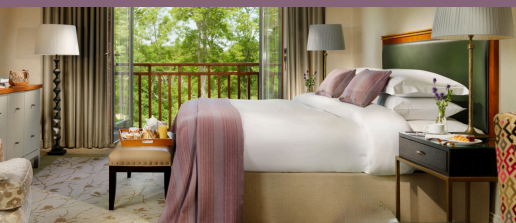

DRUIDS GLEN

HOTEL & GOLF RESORT

At the five-star Druids Glen Hotel & Golf Resort, nature and luxury meet to create a memorable event

Guestrooms

145 guestrooms, 55 king rooms, 79 twin rooms, 10 suites, 1 presidential suite.

Rooms from 38 square metres, including Deluxe Rooms, Superior Rooms, and Suites.

All guestrooms include complimentary WiFi and individually controlled air conditioning.