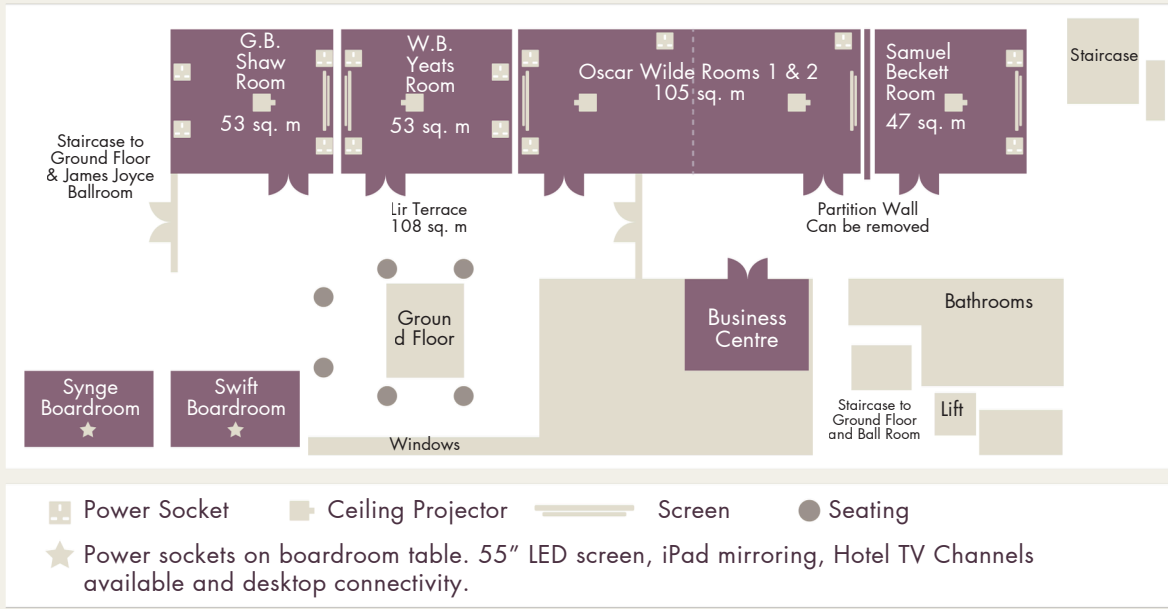

Room	Set up style										Dimensions (m)				Dimensions (ft)			
	Banquet Style with Stage/Dance	Banquet Style with no Stage/Dance	Theatre Style	Executive Boardroom	Boardroom	Hollow Square	U-Shape	Classroom	Cabaret	Oval Dinner	L	W	H	Total sqm	L	W	H	Total sqft
James Joyce (1 & 2)	240*	270	400	N/A	N/A	N/A	N/A	160	140	N/A	24.6	15	3.38	369	80.70	49.21	11.08	3971.88
James Joyce 1 (Bar)	90	120	200	25	N/A	N/A	32	80	70	N/A	12.78	15	-	191.7	41.99	49.21	-	2063.44
James Joyce 2 (No Bar)	90	120	200	N/A	N/A	N/A	32	80	70	N/A	11.75	15	-	176.2	38.71	49.21	-	1897.67
George Bernard Shaw	N/A	40	40-50	12	18	24	18	30	30	20	7.80	6.85	3.66	53.43	25.59	22.47	12	575.11
William Butler Yeats	N/A	40	40-50	12	18	24	18	30	28	20	7.80	6.85	-	53.43	25.59	22.47	-	575.11
Oscar Wilde (1 & 2)	N/A	N/A	80	30	44	38	47	60	56	N/A	15.6	6.75	-	105.30	51.18	22.14	-	1133.44
Oscar Wilde Room 1	N/A	40	40-50	12	18	24	18	30	28	20	7.87	6.75	-	53.12	25.82	22.14	-	571.77
Oscar Wilde Room 2	N/A	40	40-50	12	18	24	18	30	28	20	7.87	6.75	-	53.12	25.82	22.14	-	571.77
Samuel Beckett	N/A	40	40-50	12	18	24	18	30	28	20	6.75	6.9	-	46.58	22.14	22.63	-	501.38
Oscar Wilde & Beckett	80	120	150	N/A	N/A	N/A	69	80	84	N/A								
Jonathan Swift Boardroom	N/A	N/A	N/A	10-12	N/A	N/A	N/A	N/A	N/A	N/A	8.00	4.7	-	37.6	26.24	15.41	-	401.49
John M. Syngé Boardroom	N/A	N/A	N/A	8-10	N/A	10-12	N/A	N/A	N/A	N/A	6.80	3.55	-	24.14	22.30	11.64	-	259.84

* with 2 tables on the dance floor