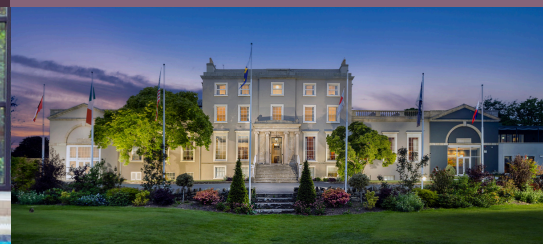

An impressive terrace completes the scene for a relaxed and casual dining experience in the Garden of Ireland.

Golf

Druids Glen Golf Course
This stunning championship course, known as the "Augusta of Europe", hosted the Murphy's Irish Open from 1996-1999.

Druids Heath Golf Course
Once host to the Irish PGA Championship, Druids Heath known as "nature's gift to golf" weaves its way around quarries, trees, lakes and pot bunkers.

The Spa

- Seven treatment rooms
- Tranquil relaxation room
- Luxurious Skincare products
- Visitors to The Spa have full access to our 18-metre indoor heated swimming pool, fully equipped gym, steam room, plunge pool, jacuzzi and sauna.

Woodstock House

Woodstock House is our late Georgian country house, originally built in the 18th century on the grounds of what is now Druids Glen Hotel & Golf Resort.

Set against the stunning backdrop of Druids Glen Golf Course, the Wicklow Mountains, and the Irish Sea, the house offers the perfect setting for a truly memorable event.