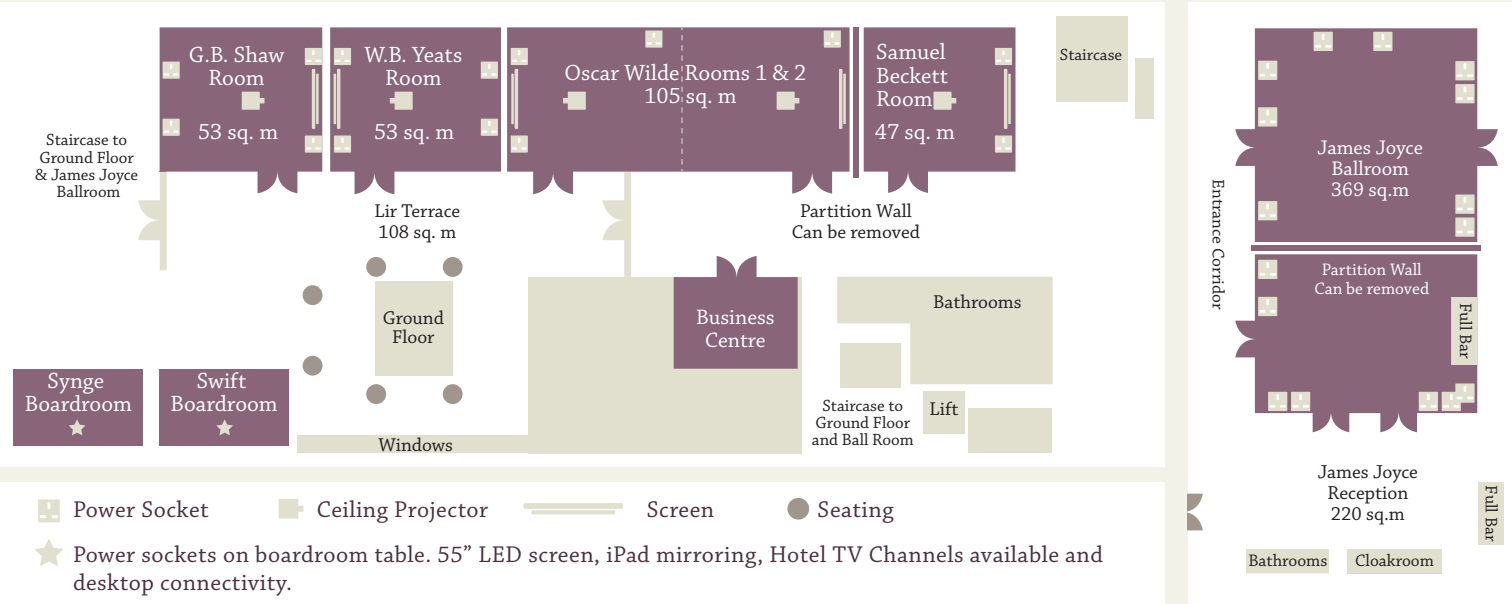

Room	Set up style										Dimensions (m)				Dimensions (ft)			
	Banquet Style with Stage/Dance	Banquet Style with no Stage/Dance	Theatre Style	Executive Boardroom	Boardroom	Hollow Square	U-Shape	Classroom	Cabaret	Oval Dinner	L	W	H	Total sqm	L	W	H	Total sqft
James Joyce (1 & 2)	240*	270	400	N/A	N/A	N/A	N/A	160	140	N/A	24.6	15	3.38	369	80.70	49.21	11.08	3971.88
James Joyce 1 (Bar)	90	120	200	25	N/A	N/A	32	80	70	N/A	12.78	15	-	191.7	41.99	49.21	-	2063.44
James Joyce 2 (No Bar)	90	120	200	N/A	N/A	N/A	32	80	70	N/A	11.75	15	-	176.25	38.71	49.21	-	1897.67
George Bernard Shaw	N/A	40	40-50	12	18	24	18	30	30	20	7.80	6.85	3.66	53.43	25.59	22.47	12	575.11
William Butler Yeats	N/A	40	40-50	12	18	24	18	30	28	20	7.80	6.85	-	53.43	25.59	22.47	-	575.11
Oscar Wilde (1 & 2)	N/A	N/A	80	30	44	38	47	60	56	N/A	15.6	6.75	-	105.30	51.18	22.14	-	1133.44
Oscar Wilde Room 1	N/A	40	40-50	12	18	24	18	30	28	20	7.87	6.75	-	53.12	25.82	22.14	-	571.77
Oscar Wilde Room 2	N/A	40	40-50	12	18	24	18	30	28	20	7.87	6.75	-	53.12	25.82	22.14	-	571.77
Samuel Beckett	N/A	40	40-50	12	18	24	18	30	28	20	6.75	6.9	-	46.58	22.14	22.63	-	501.38
Oscar Wilde & Beckett	80	120	150	N/A	N/A	N/A	69	80	84	N/A								
Jonathan Swift Boardroom	N/A	N/A	N/A	10-12	N/A	N/A	N/A	N/A	N/A	N/A	8.00	4.7	-	37.6	26.24	15.41	-	401.49
John M. Synge Boardroom	N/A	N/A	N/A	8-10	N/A	10-12	N/A	N/A	N/A	N/A	6.80	3.55	-	24.14	22.30	11.64	-	259.84

* with 2 tables on the dance floor